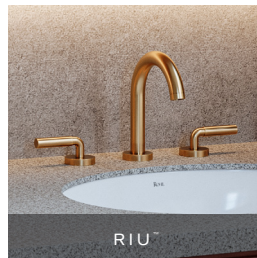

LUXURY ACCELERATED SHIPS WITHIN 2 BUSINESS DAYS*

House of Rohl® is excited to launch DécorXpress. DécorXpress offers exclusive access to our top-selling world renowned collections. These select collections now have unprecedented availability with an expected ship date of two business days*. This improved service level comes at no additional cost to you. Exclusions apply.

*After order finalization, unless ship date is specified by the customer

BATH

AVAILABLE JULY 1, 2024, FOR SELECT BATH & KITCHEN COLLECTIONS

Some exclusions apply

KITCHEN