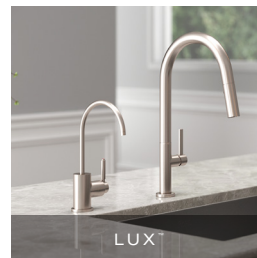

*After order finalization, unless ship date is specified by the customer

BATH

AVAILABLE JULY 1, 2024, FOR SELECT BATH & KITCHEN COLLECTIONS

Some exclusions apply

KITCHEN

EQUINOX™

FINISH OPTIONS

C
Chrome